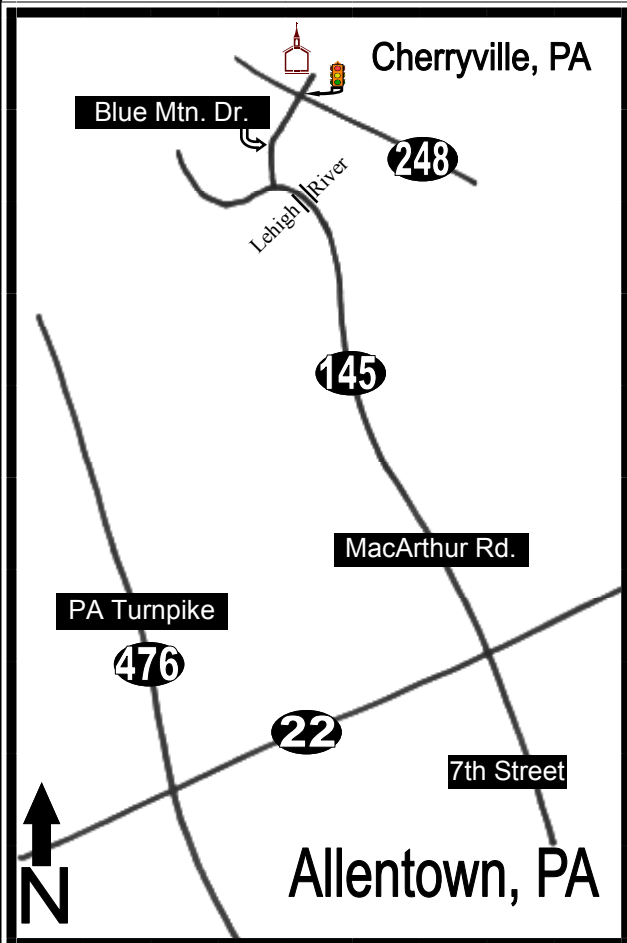

DIRECTIONS to YOUTH CLAM/BUSING INFO

DIRECTIONS to YOUTH CLAM

Bethany Wesleyan Church
675 Blue Mountain Dr.
Cherryville, PA 18035

From Route 22

- Exit onto MacArthur Rd./7th St. northbound. (This is also Route 145 north).
- Go north for just over 8 miles.
- Cross the Lehigh River Bridge and make an immediate right turn onto Blue Mountain Drive.
- Proceed through the light in Cherryville. (Turkey Hill gas station will be on the left)
- The church is another few hundred feet on the left side.
- Go in the main entrance of the Family Life Center.

Children will be transported from Faith Church to Trinity Wesleyan Church by bus. The children will be escorted to a designated area at Faith Church to wait for the bus.

Youth will be transported from Faith Church to Bethany Wesleyan Church by bus. They will be escorted to a designated area at Faith Church to wait for the bus.

In order to get a ride on the bus to Youth and Kids' CLAM, children/youth need to arrive prior to 8:30 a.m. Additional buses have been added to transport youth to and from the Youth CLAM venue.

Both children and youth will be returned to Faith Evangelical Free Church by 4 p.m.

DUE TO BUILDING REGULATIONS INFANTS ARE NOT ALLOWED AT ANY OF THE CLAM VENUES.